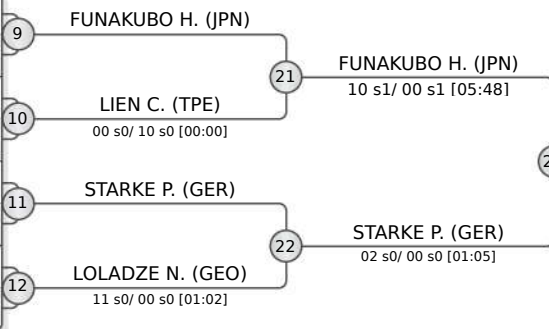

POOL C

	FUNAKUBO Haruka	JPN
	FURUKAWA Rena	PHI
	LIEN Chen-Ling	TPE
	STARKE Pauline	GER
	LOLADZE Nino	GEO
	MOHAMED Maitha	UAE