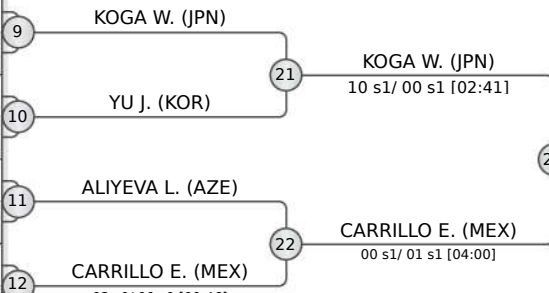

POOL C

	KOGA Wakana	JPN
	YU Juhee	KOR
	ALIYEVA Leyla	AZE
	CARRILLO Edna	MEX
	KURBANOVA Kurbanay	TKM