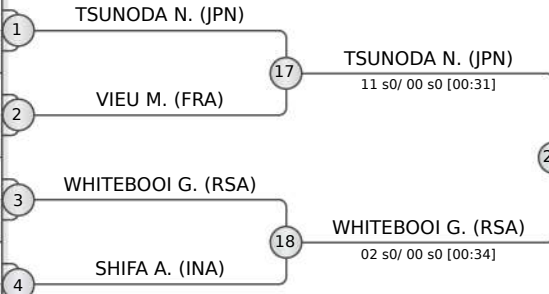

Tokyo Grand Slam 2022

Japan, Tokyo, 3-4 Dec 2022

-48 kg
Seniors (19)

POOL A

	TSUNODA Natsumi	JPN
	VIEU Melanie	FRA
	WHITEBOOI Geronay	RSA
	SHIFA Aulia	INA