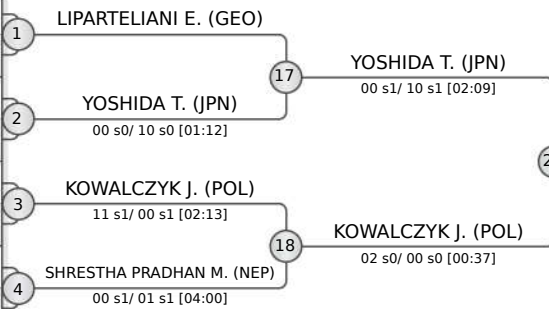

Tokyo Grand Slam 2022

Japan, Tokyo, 3-4 Dec 2022

-57 kg

Seniors (25)

POOL A

	LIPARTELIANI Eteri	GEO
	KANG Jihyeon	KOR
	YOSHIDA Tsukasa	JPN
	KOWALCZYK Julia	POL
	ESCANO Maria	GUM
	DELGADO Megumi	PHI
	SHRESTHA PRADHAN Manita	NEP