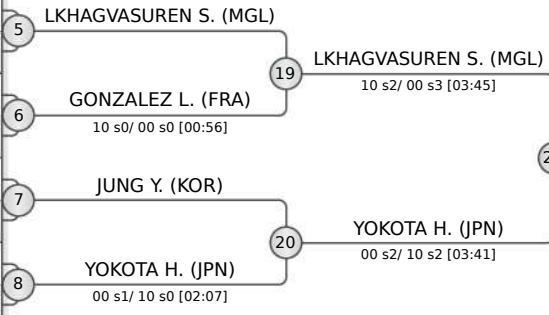

POOL B

	LKHAGVASUREN Sosorbaram	MGL
	GONZALEZ Leonie	FRA
	MARYAM MARCH Maharani	INA
	JUNG Yerin	KOR
	HSU Lin Hsuan	TPE
	YOKOTA Hikari	JPN