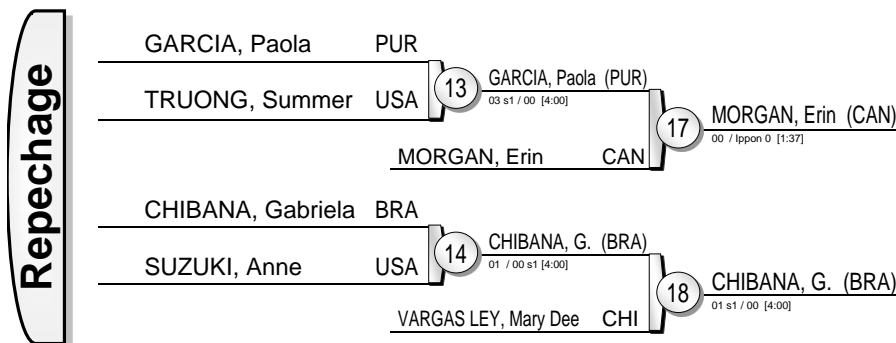

Results		
1.	PARETO, Paula	ARG
2.	PERAFAN, Keisy	ARG
3.	MORGAN, Erin	CAN
3.	CHIBANA, Gabriela	BRA
5.	GARCIA, Paola	PUR
5.	VARGAS LEY, Mary Dee	CHI
7.	TRUONG, Summer	USA
7.	SUZUKI, Anne	USA