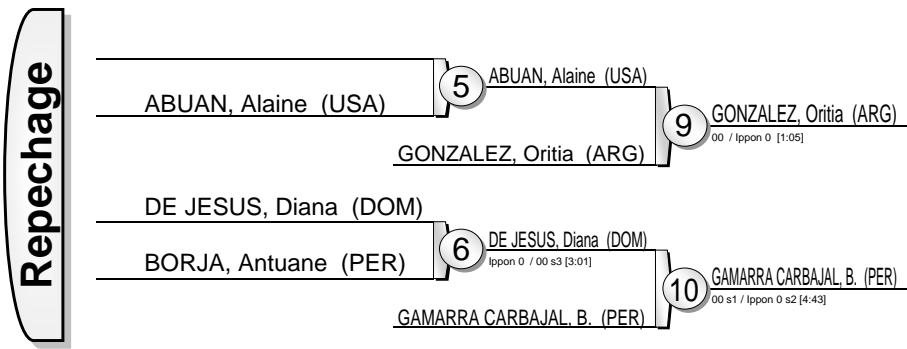

Pan-American Open Lima 2017

(PER Lima, 25-26 March 2017)

-52 kg

7 Judoka