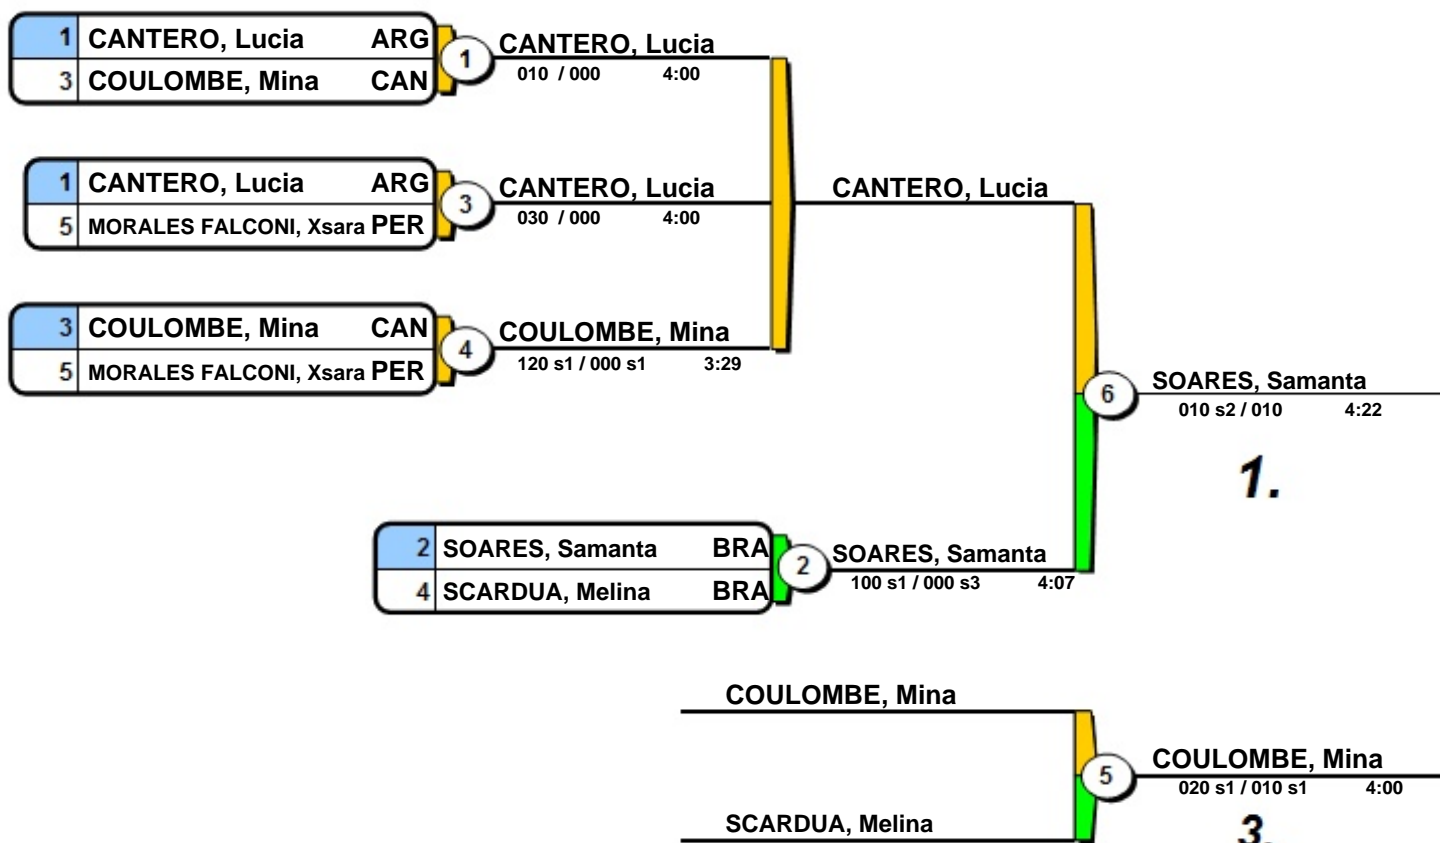

Pan-American Open Lima 2017

(PER Lima, 25-26 March 2017)

-78 kg

5 Judoka

	1	3	5	Wins	Scores
1 CANTERO, Lucia ARG		+	+	2	(14)
3 COULOMBE, Mina CAN	-		+	1	(10)
5 MORALES FALCONI, Xsara PER	-	-		0	(0)

	2	4	Wins	Scores
2 SOARES, Samanta BRA		+	1	(10)
4 SCARDUA, Melina BRA	-		0	(0)

1. SOARES, Samanta BRA
2. CANTERO, Lucia ARG
3. COULOMBE, Mina CAN