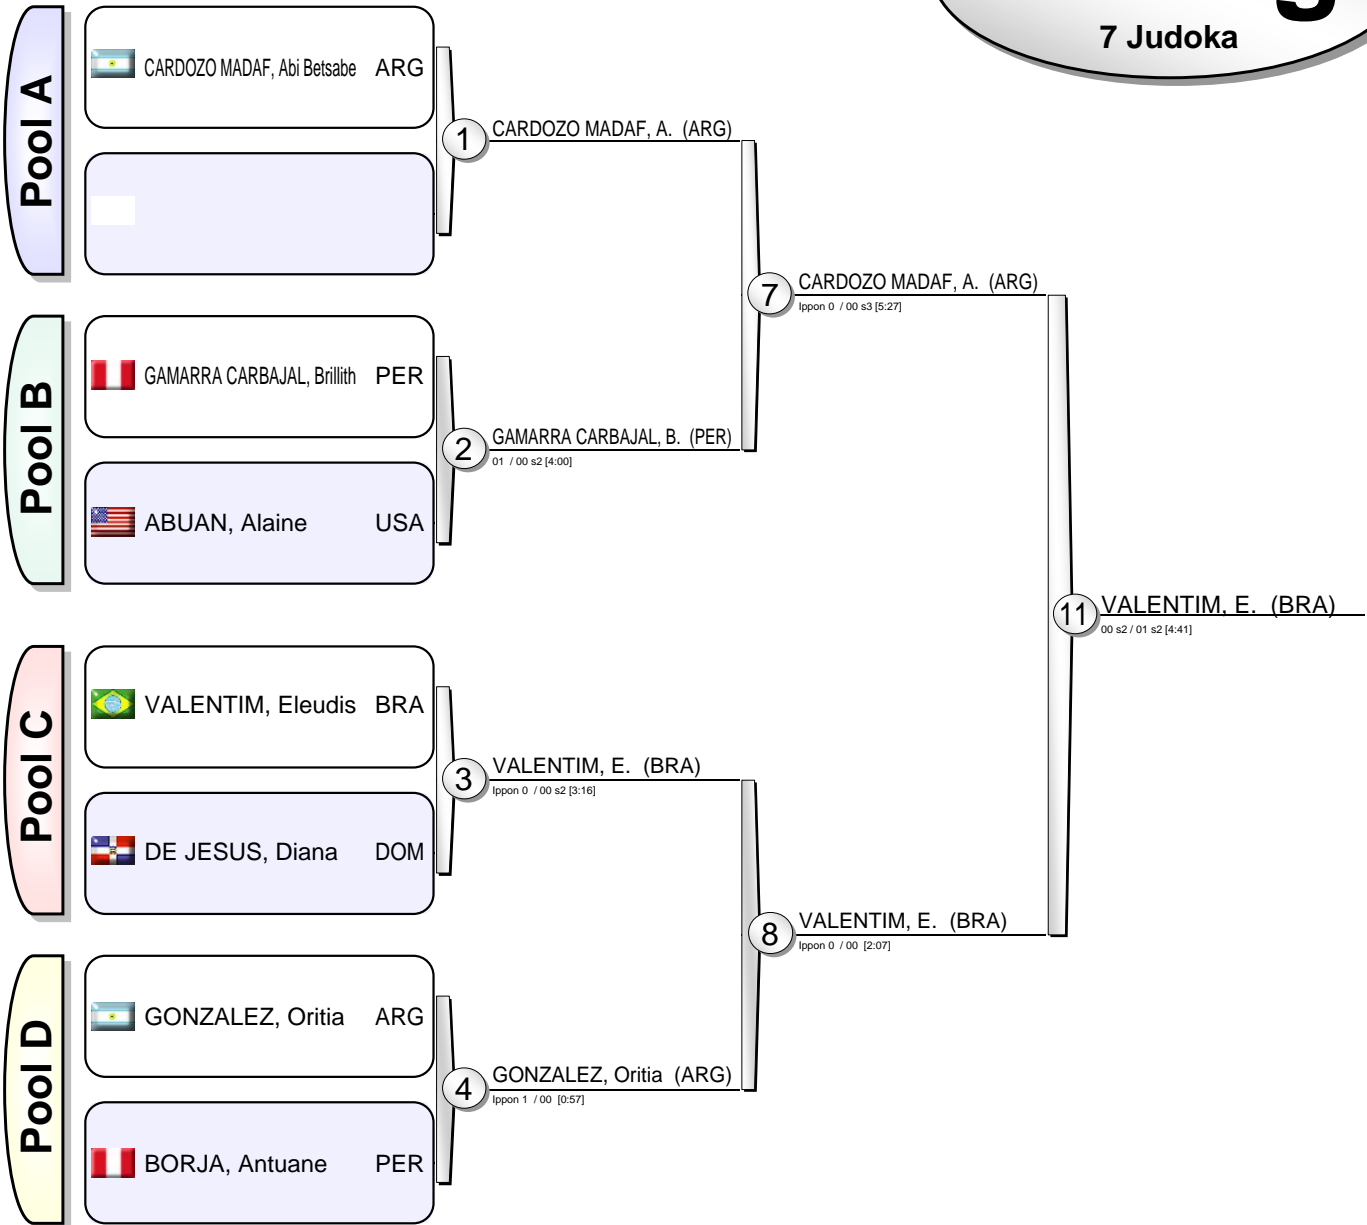

Pan-American Open Lima 2017

(PER Lima, 25-26 March 2017)

-52 kg

7 Judoka