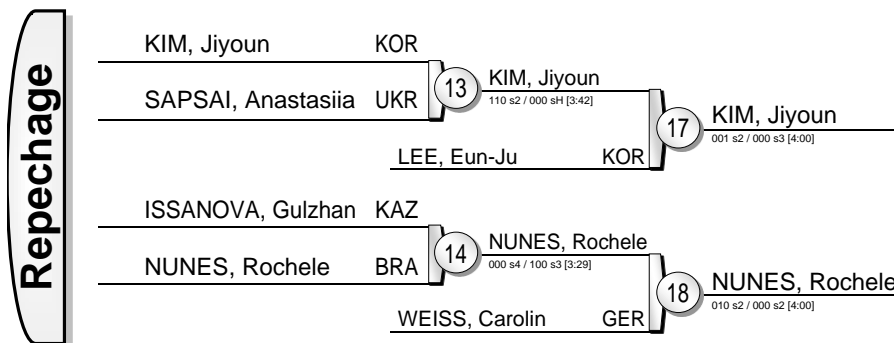

European Open Prague 2015

Prague (CZE) 28 February 2015

+78 kg

16 Judoka

Results		
1.	FURMANEK, Katarzyna	POL
2.	YU, Song	CHN
3.	KIM, Jiyoun	KOR
3.	NUNES, Rochele	BRA
5.	LEE, Eun-Ju	KOR
5.	WEISS, Carolin	GER
7.	SAPSAI, Anastasiia	UKR
7.	ISSANOVA, Gulzhan	KAZ