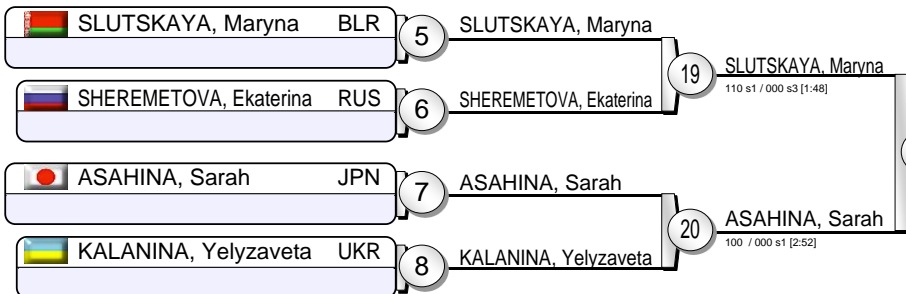

European Open Women Sofia 2013

(Sofia BUL, 02-03 February 2013)

+78 kg

18 Judoka

Pool A

Pool B

Pool C

Pool D

31 ASAHINA, Sarah (JPN)

32 KOCATURK, Gulsah (TUR)

33 KAYA, Belkis Zehra (TUR)

34 KUELBS, Jasmin (GER)

35 ASAHINA, Sarah (JPN)

Repechage

Results

1. ASAHINA, Sarah (JPN)
2. KOCATURK, Gulsah (TUR)
3. KAYA, Belkis Zehra (TUR)
3. KUELBS, Jasmin (GER)
5. POLAVDER, Lucija (SLO)
5. HASHIMOTO, Akemi (JPN)
7. SLUTSKAYA, Maryna (BLR)
7. UILENHOED, Carola (NED)