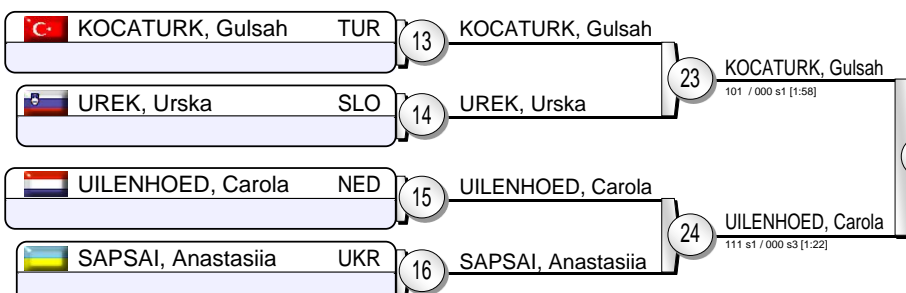

# +78 kg

18 Judoka

Pool A

Pool B

Pool C

Pool D

31 ASAHINA, Sarah (JPN)

32 KOCATURK, Gulsah (TUR)