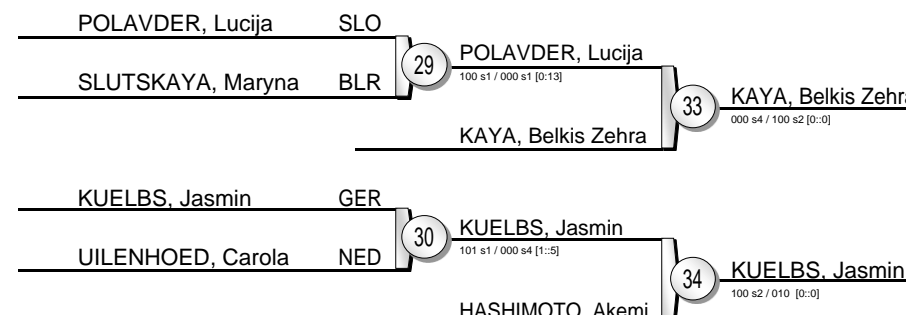

31 ASAHINA, Sarah (JPN)

32 KOCATURK, Gulsah (TUR)

33 KAYA, Belkis Zehra (TUR)

34 KUELBS, Jasmin (GER)

35 ASAHINA, Sarah (JPN)

Repechage