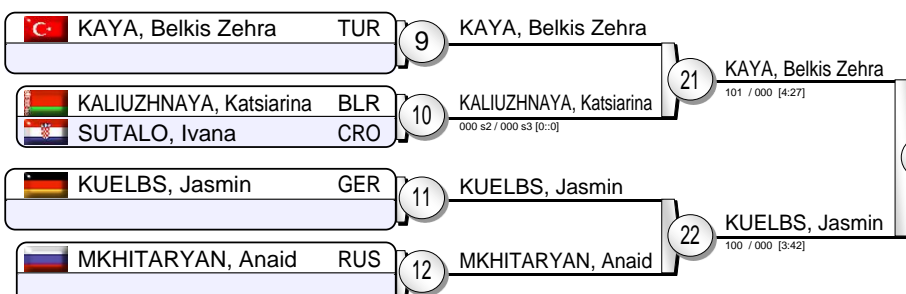

# +78 kg

18 Judoka

Pool A

Pool B

Pool C

Pool D

31 ASAHINA, Sarah (JPN)

32 KOCATURK, Gulsah (TUR)