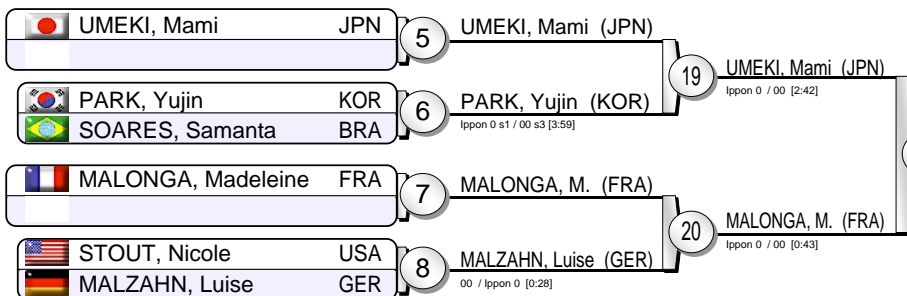

Grand Slam Paris 2018

(FRA Paris, 10-11 February 2018)

-78 kg

22 Judoka

Pool A

Pool B

Pool C

Pool D

31 STEENHUIS, G. (NED) 01 s1 / 00 s1 [4:00]

35 TCHEUMEO, Audrey (FRA) 00 s1 / Ippon 0 s1 [4:11]

32 TCHEUMEO, Audrey (FRA) 00 s2 / Ippon 0 s1 [2:34]

Repechage

Results

1. TCHEUMEO, Audrey FRA
2. STEENHUIS, Guusje NED
3. HAMADA, Shori JPN
4. MALONGA, Madeleine FRA
5. UMEKI, Mami JPN
6. STEVENSON, Karen NED
7. TURCHYN, Anastasiya UKR
8. POWELL, Natalie GBR