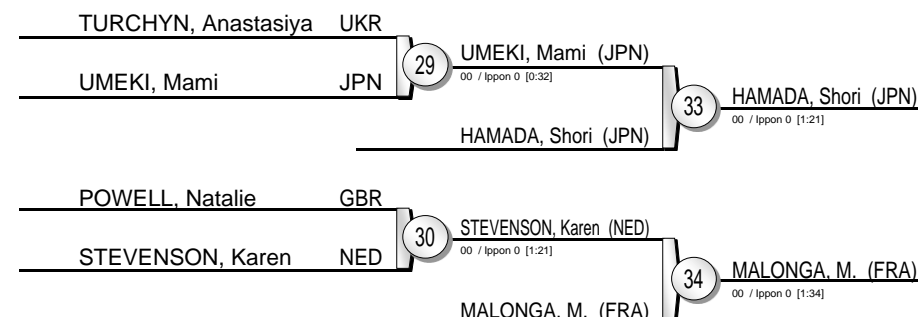

31 STEENHUIS, G. (NED) 01 s1 / 00 s1 [4:00]

35 TCHEUMEO, Audrey (FRA) 00 s1 / Ippon 0 s1 [4:11]

32 TCHEUMEO, Audrey (FRA) 00 s2 / Ippon 0 s1 [2:34]

Repechage